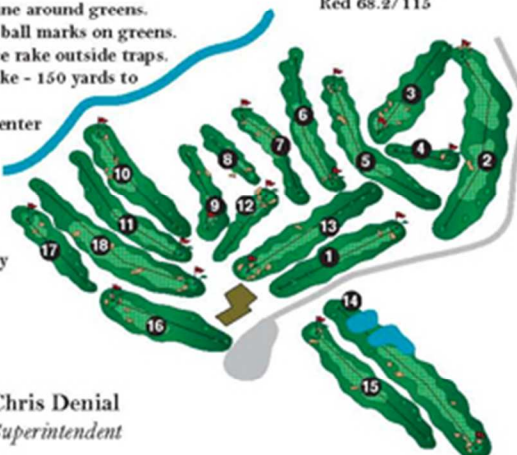

Hole	1	2	3	4	5	6	7	8	9	Out
Blue	335	563	328	177	496	401	388	137	292	3117
White	319	514	299	157	466	387	368	131	277	2918
Handicap	13	1	9	11	5	3	7	17	15	
Par	4	5	4	3	5	4	4	3	4	36
Gold	226	454	250	123	359	349	335	123	256	2475
Red	216	416	202	114	352	345	330	117	251	2343
Handicap	13	1	5	7	9	3	11	17	15	

Scorer:

Date:

Printed by Euroco • 800.388.3964 • 07/2012

Attest:

Course Rules

USGA Rules Govern All Play.

- Soft Spikes Only.
- Please play in four hours or less.
- Keep carts behind white line around greens.
- Replace divots and repair ball marks on greens.
- Please rake traps and place rake outside traps.
- White plate and white stake - 150 yards to center of green.
- Red plate - 100 yards to center of green.
- Blue plate - 200 yards to center of green.
- Out of Bounds - road on right of #1 fairway.
- Lateral Hazards marked by red stakes.

Course Ratings/Slope

Blue 70.6/126
White 68.5/117
Gold 65.2/110
Red 68.2/115

Stan Marshaus
PGA Professional

Chris Denial
Superintendent

10	11	12	13	14	15	16	17	18	In	Tot	Hcp	Net
370	375	148	361	551	445	317	240	496	3303	6420		
351	370	144	328	543	387	307	133	495	3058	5976		
12	10	18	8	2	4	16	14	6				
4	4	3	4	5	4	4	3	5	36	72		
314	310	140	296	461	362	251	136	340	2610	5085		
309	280	137	231	400	326	247	125	340	2395	4740		
6	10	18	14	2	4	8	16	12				